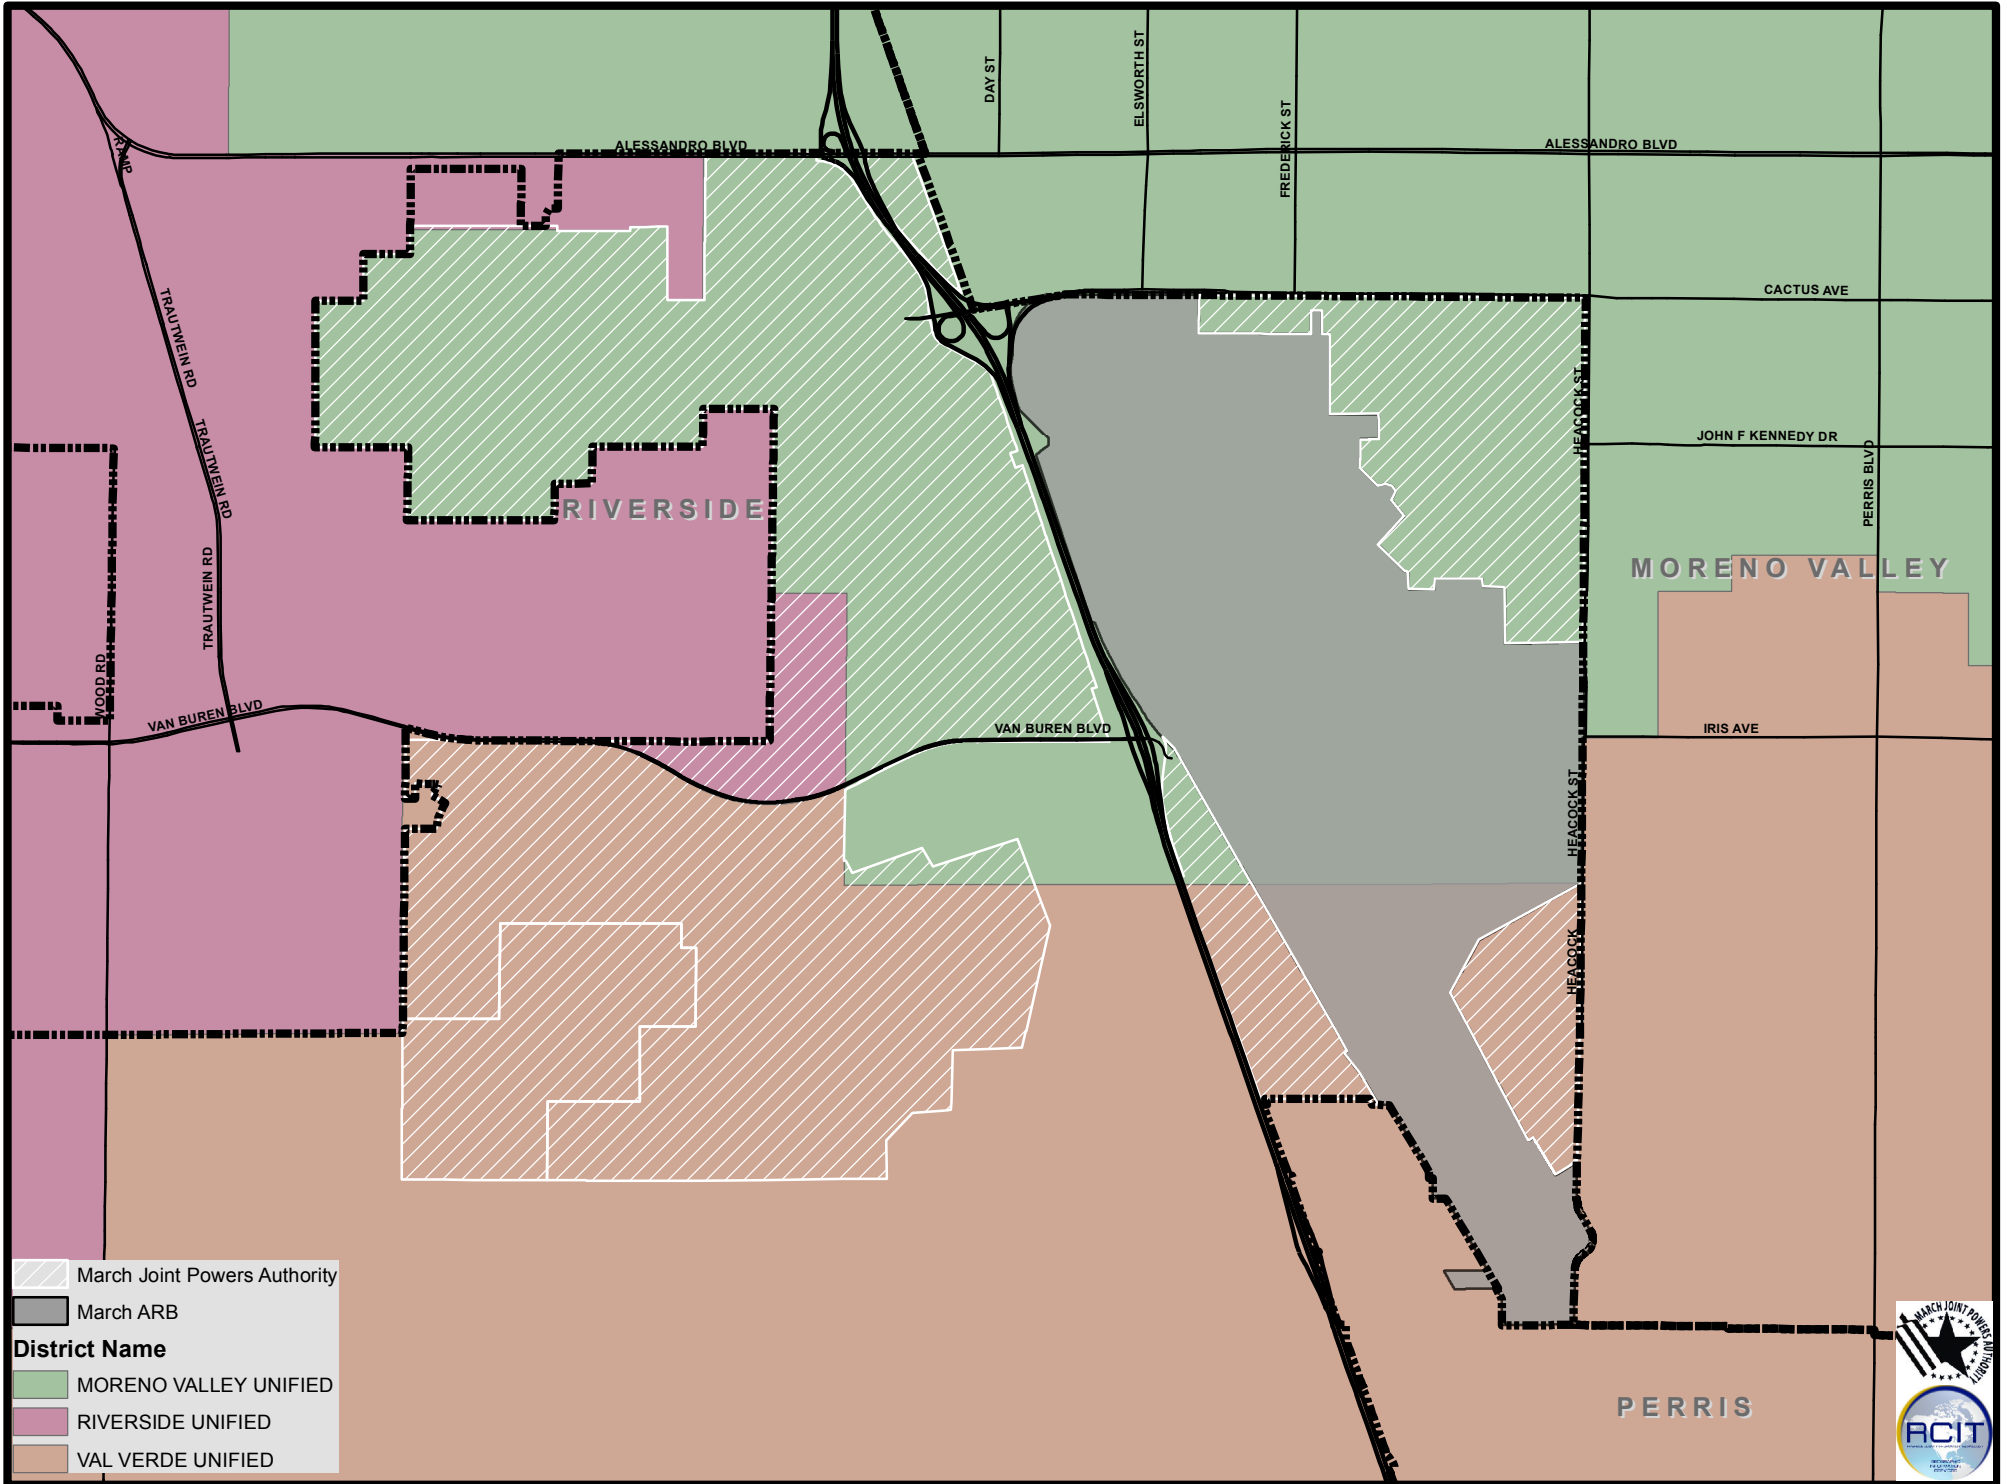

School Districts

\\agency\img\gis\workspace\2\lezi\SecondFloor\Requests\MJPAM\JPA.mxd

March Joint Powers Authority
 March ARB
District Name
 MORENO VALLEY UNIFIED
 RIVERSIDE UNIFIED
 VAL VERDE UNIFIED

1 inch = 3,468 feet