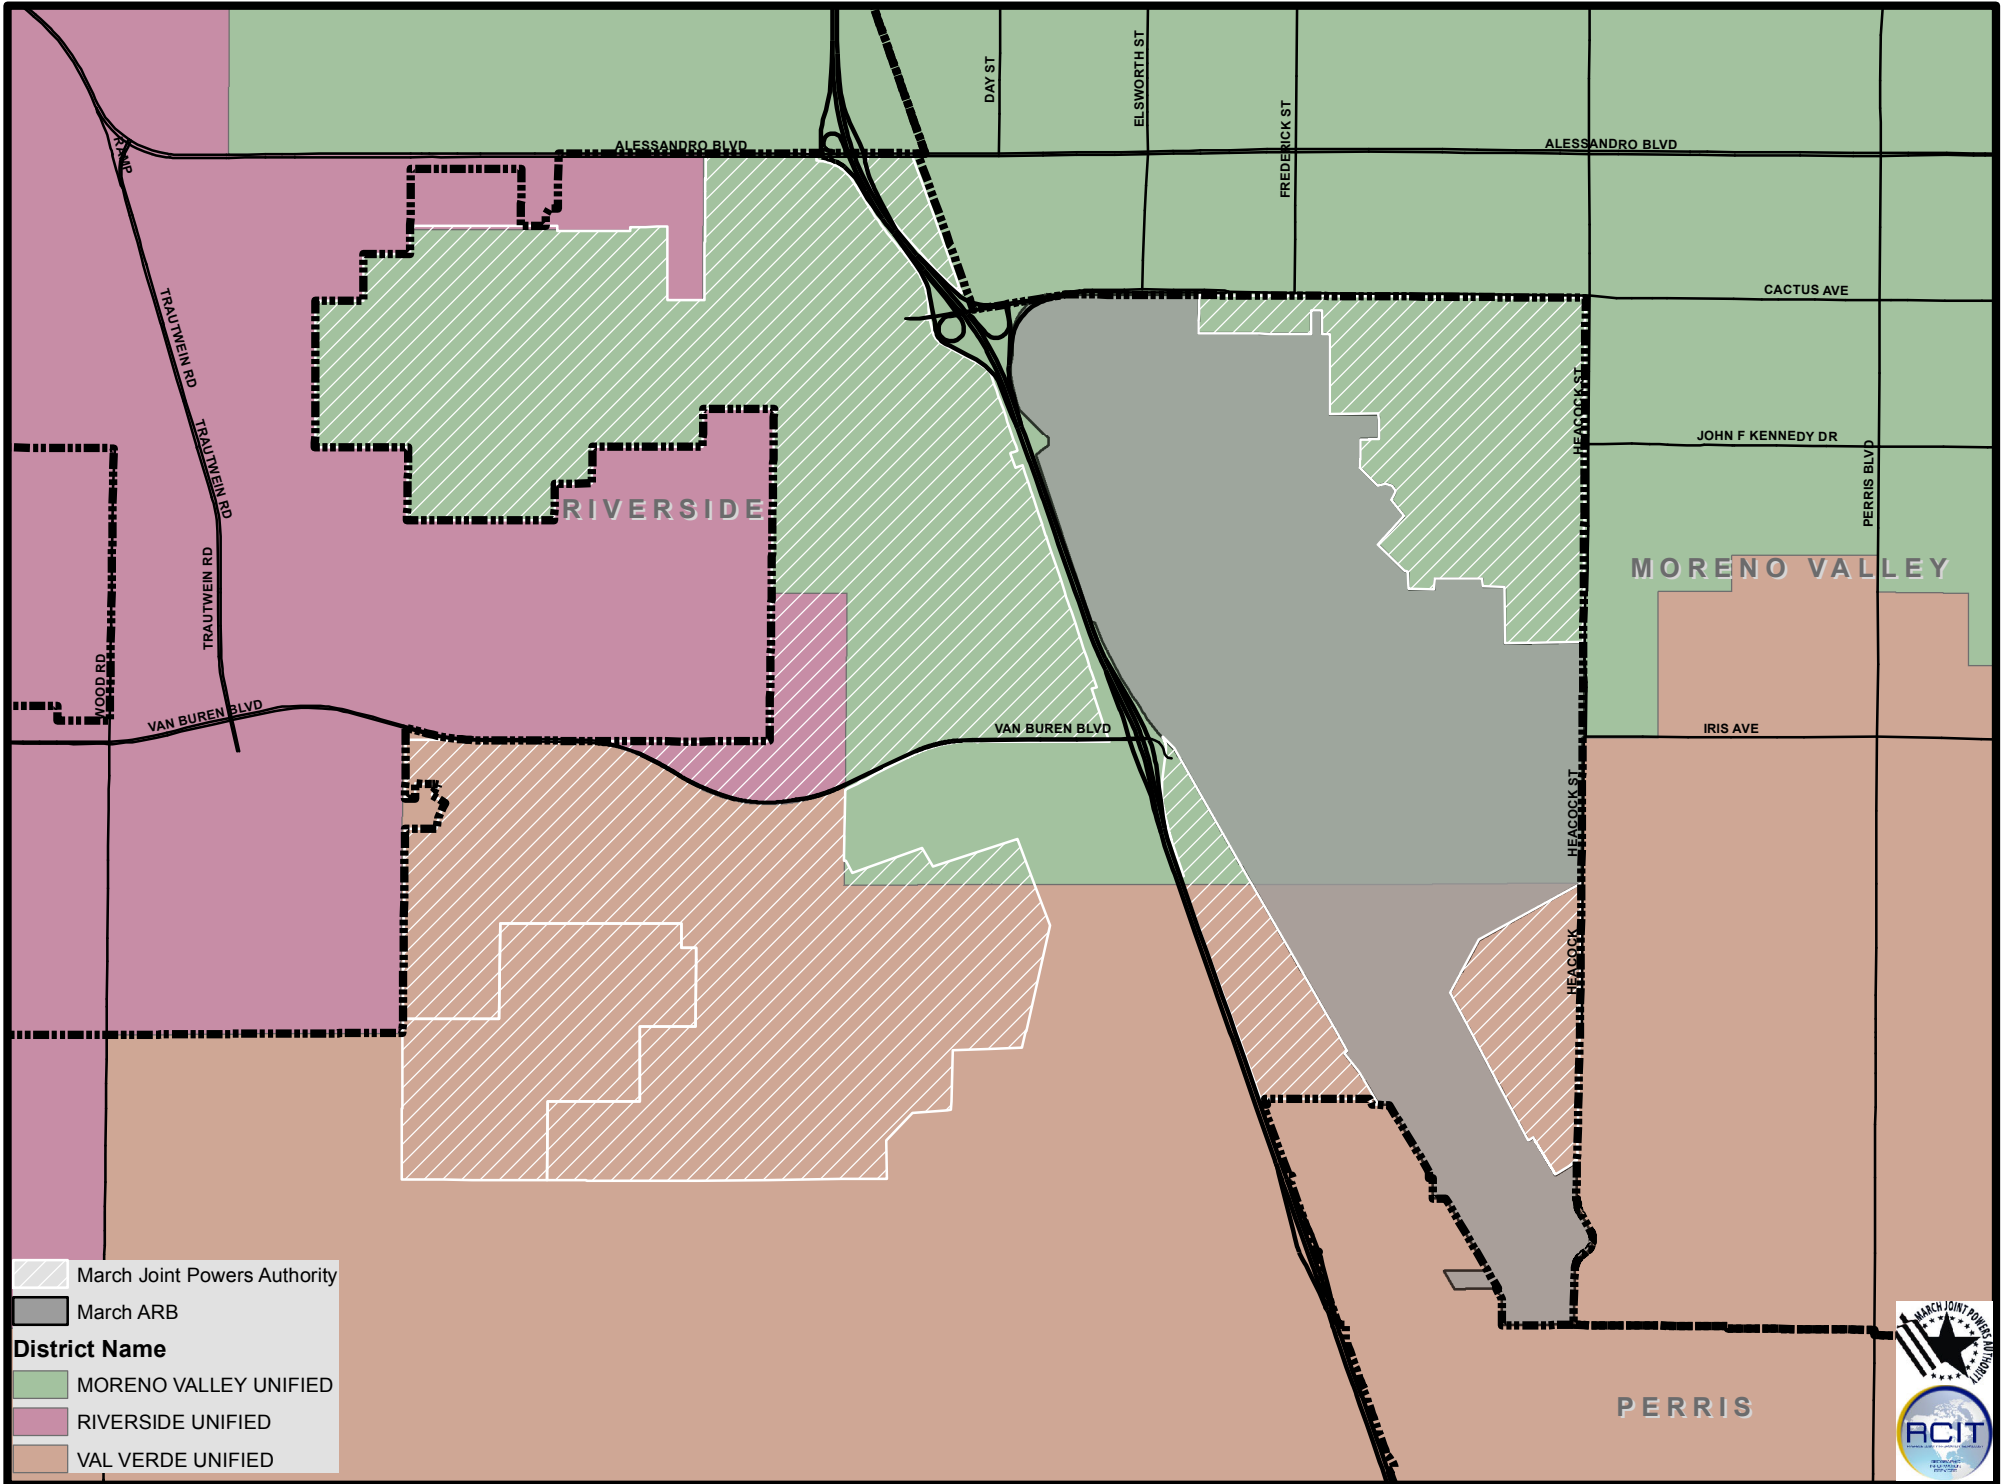

School Districts

\\agency\imgis\workspace\z\ezlo\SecondFloor\Requests\MJPAM\JPA.mxd

March Joint Powers Authority
March ARB
District Name
MORENO VALLEY UNIFIED
RIVERSIDE UNIFIED
VAL VERDE UNIFIED

1 inch = 3,468 feet